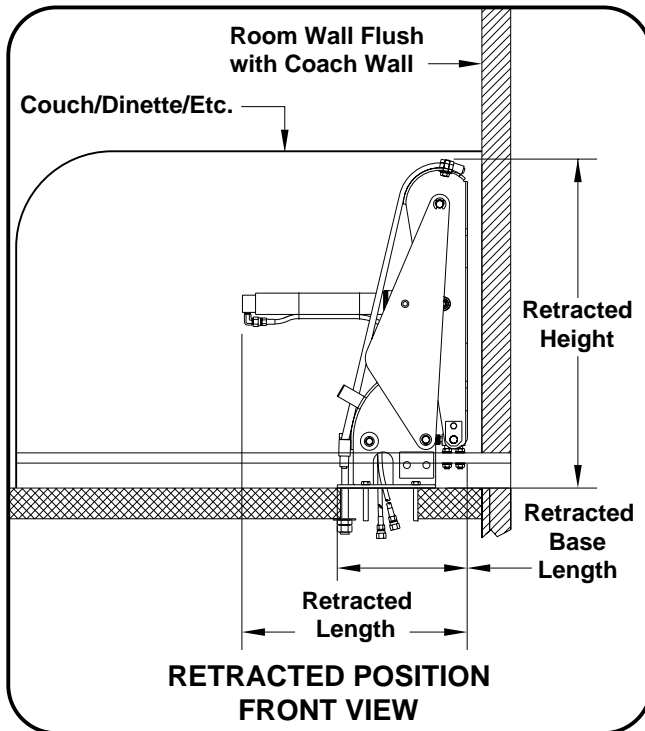

Specifications

The HWH® SpaceMaker® : Dual Cylinder "Vertical Arm" Room Extension (With HWH Synchronizing Cylinder)

WEIGHTS (lbs.)

Each "Vertical Arm" Assembly (2)	37.00
Synchronizing Cylinder	6.94
Pump *	14.20
Gross Weight *	95.14

DIMENSIONS (in.)

Arm Width	3.650
Retracted Arm Height	25.084
Retracted Arm Length	17.162
Retracted Base Length	9.925
Max. Extension of Room	24.000

LOAD per Arm ** (lbs.)	600.00
-------------------------------	---------------

FORCE per Arm (lbs.)

Max. Extending	1000
Max. Retracting	1000

PRIMARY APPLICATIONS

Inside Couch Arms	Above Floor
Inside Dinette	Above Floor
Inside Night Stands	Above Floor
Inside any Suitable Fixture	Above Floor