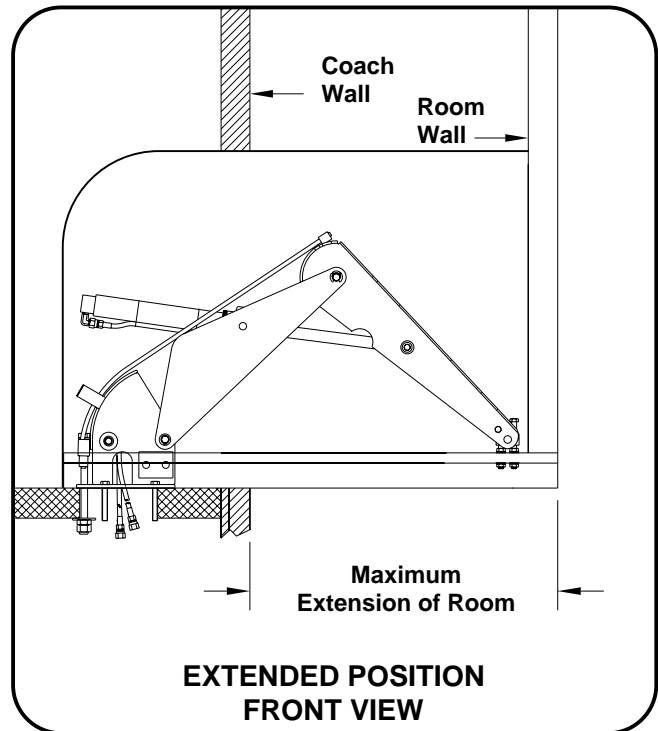

Specifications

The HWH® SpaceMaker® : Dual Cylinder "Vertical Arm" Room Extension (With HWH Synchronizing Cylinder)

WEIGHTS (lbs.)

Each "Vertical Arm" Assembly (2)	37.00
Synchronizing Cylinder	6.94
Pump *	14.20
Gross Weight *	95.14

DIMENSIONS (in.)

Arm Width	3.650
Retracted Arm Height	25.084
Retracted Arm Length	17.162
Retracted Base Length	9.925
Max. Extension of Room	24.000

LOAD per Arm ** (lbs.)	600.00
-------------------------------	---------------

FORCE per Arm (lbs.)

Max. Extending	1000
Max. Retracting	1000

PRIMARY APPLICATIONS

Inside Couch Arms	Above Floor
Inside Dinette	Above Floor
Inside Night Stands	Above Floor
Inside any Suitable Fixture	Above Floor