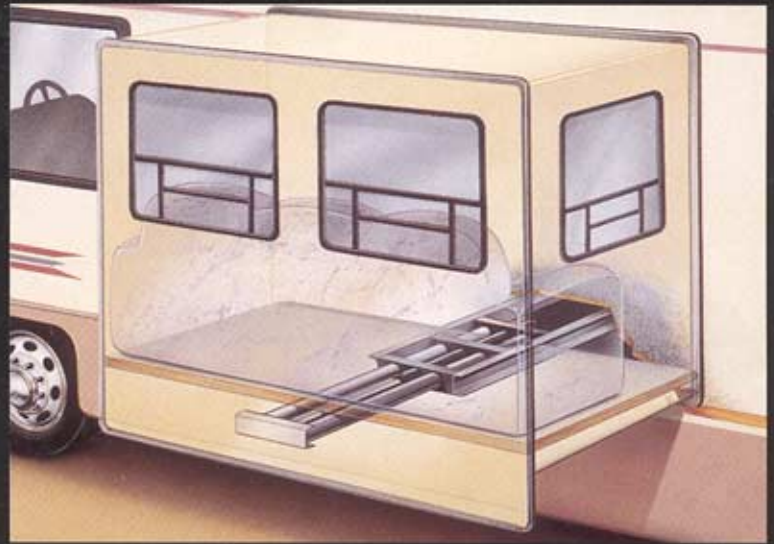

The HWH SpaceMaker™ : Single Cylinder Room Extension.

For more than two decades, HWH leveling systems have been the measure of our success. Now there's another. SpaceMaker™, our advanced hydraulic room extension. It's a totally flexible extension that increases the size of a room by up to 34 inches. When used in bedrooms, the extension mechanism is located under the bed providing under floor storage space. When used in living rooms, dining rooms and galleys, the extension mechanism is located under the floor.

HWH extension hydraulics offer precise compression on the room seals so that our room extension closes firmly and securely. Engineered plastic slide bearings eliminate the need for messy lubricants, ensuring smooth operation. And the cylinder stroke can be adjusted in either direction so our room extension continues to seal over time.

Like HWH leveling systems, you'll find technology-driven engineering and high quality materials. No wonder our room extensions and levelers are the right combination. For reliability and durability, depend on HWH. No one else measures up.

HWH's unique SpaceMaker single cylinder room extension increases the size of a room by up to 34 inches.