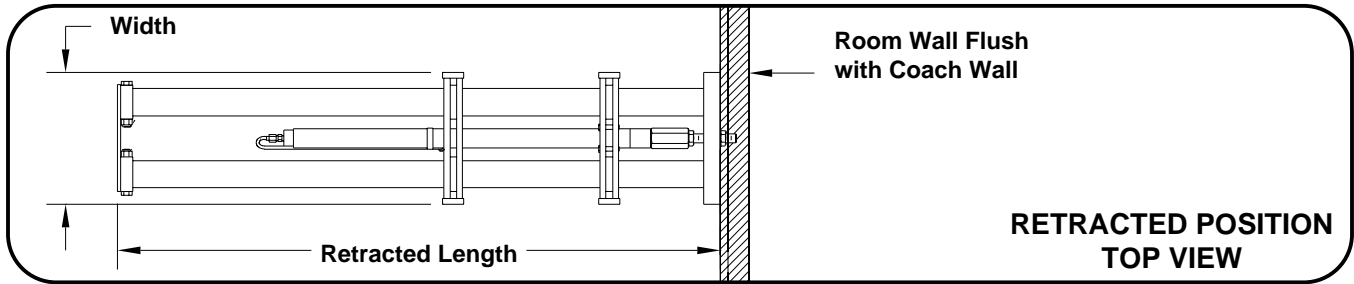

Specifications

The HWH SpaceMaker® : Single Cylinder Room Extension

WEIGHTS (lbs.)	
Mechanism Assembly	68.00
Pump *	14.20
Gross Weight *	82.20

DIMENSIONS (in.)	
Width	11.00
Height	3.00
Length (Retracted)	51.30
Max. Extension of Room	24.00

LOAD ** (lbs.)	1,000.00

FORCE of CYLINDER (lbs.)	
Max. Extending	2,100.00
Max. Retracting	2,100.00

PRIMARY APPLICATIONS	
Under Bed	Above Floor
Any Suitable Room	Below Floor

* If coach is equipped with an HWH Leveling System, pump is included.

** Load includes all occupants, cargo, and permanent fixtures resting on room.