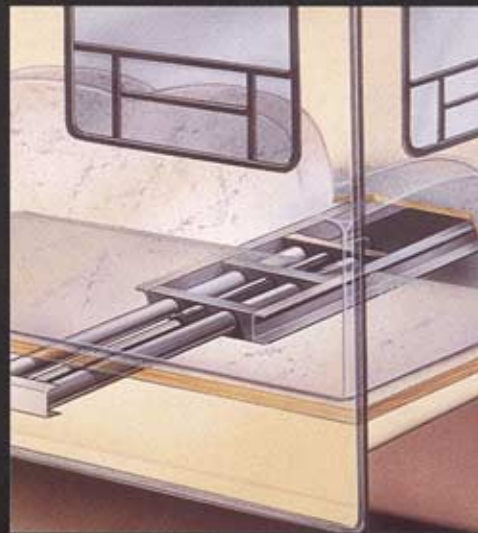

The HWH SpaceMaker™ : Single Cylinder Room Extension.

For more than two decades, HWH leveling systems have been the measure of our success. Now there's another. SpaceMaker™, our advanced hydraulic room extension. It's a totally flexible extension that increases the size of a room by up to 34 inches. When used in bedrooms, the extension mechanism is located under the bed providing under floor storage space. When used in living rooms, dining rooms and galleys, the extension mechanism is located under the floor.

HWH extension hydraulics offer precise compression on the room seals so that our room extension closes firmly and securely. Engineered plastic slide bearings eliminate the need for messy lubricants, ensuring smooth operation. And the cylinder stroke can be adjusted in either direction so our room extension continues to seal over time.

Like HWH leveling systems, you'll find technology-driven engineering and high quality materials. No wonder our room extensions and levelers are the right combination. For reliability and durability, depend on HWH. No one else measures up.

HWH's unique SpaceMaker single cylinder room extension increases the size of a room by up to 34 inches.