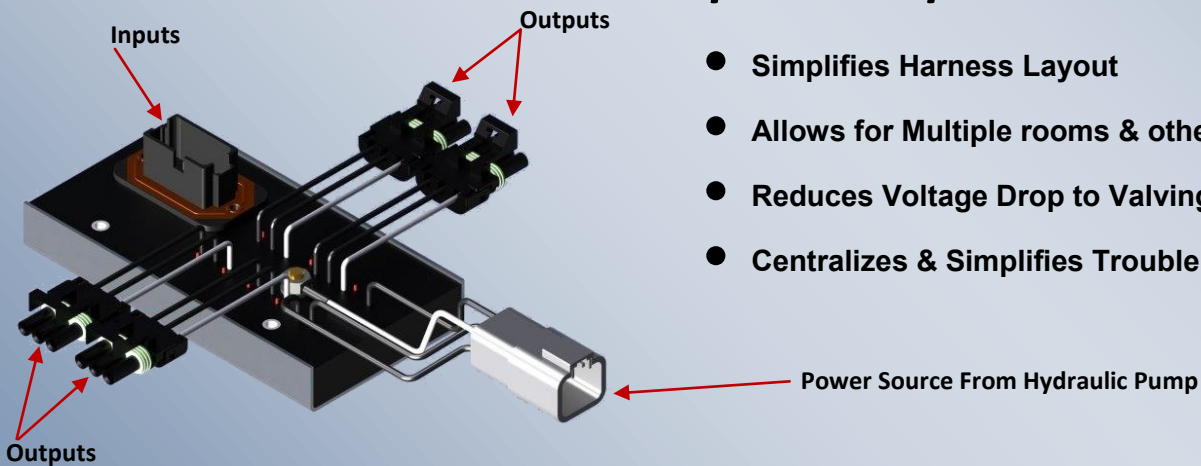

NEW!

HWH[®] Smart MIOM & HWH[®] Hard Wired NMOM

“Smart” MIOM Multiplexed Input Output Modules

- Simplifies Harness Layout.
- Shortens up output wires to loads.
- Provides control centers in multiple locations of the coach.
- Easier to add Components.

NMOM Hard wired Non Multiplex Output Module

- Simplifies Harness Layout
- Allows for Multiple rooms & other functions
- Reduces Voltage Drop to Valving
- Centralizes & Simplifies Trouble Shooting

This HWH[®] Smart Sync Room Cylinder has built in valves!

- Saves space & reduces clutter.
- Allows hoses to be daisy chained.
- Easier to add additional components.

Improving Your RV Experience 1967

2096 Moscow Road, Moscow, IA 52760 | Phone: 800-321-3494 | Fax: 563-724-3408 | www.HWH.com