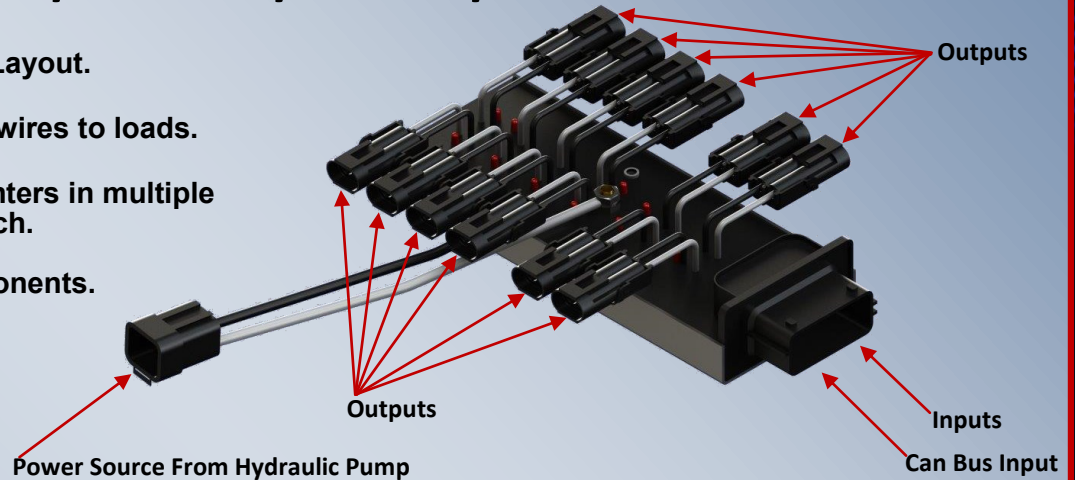

NEW!

HWH[®] Smart MIOM & HWH[®] Hard Wired NMOM

“Smart” MIOM Multiplexed Input Output Modules

- Simplifies Harness Layout.
- Shortens up output wires to loads.
- Provides control centers in multiple locations of the coach.
- Easier to add Components.

NMOM Hard wired Non Multiplex Output Module

- Simplifies Harness Layout
- Allows for Multiple rooms & other functions
- Reduces Voltage Drop to Valving
- Centralizes & Simplifies Trouble Shooting

This HWH[®] Smart Sync Room Cylinder has built in valves!

- Saves space & reduces clutter.
- Allows hoses to be daisy chained.
- Easier to add additional components.

Improving Your RV Experience 1967

2096 Moscow Road, Moscow, IA 52760 | Phone: 800-321-3494 | Fax: 563-724-3408 | www.HWH.com