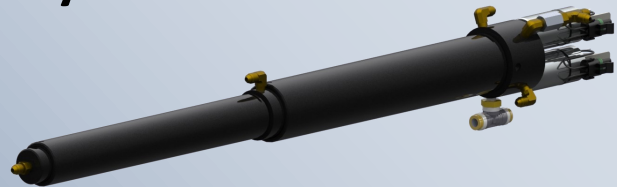

Improving Your RV Experience 1967

2096 Moscow Road, Moscow, IA 52760 | Phone: 800-321-3494 | Fax: 563-724-3408 | www.HWH.com