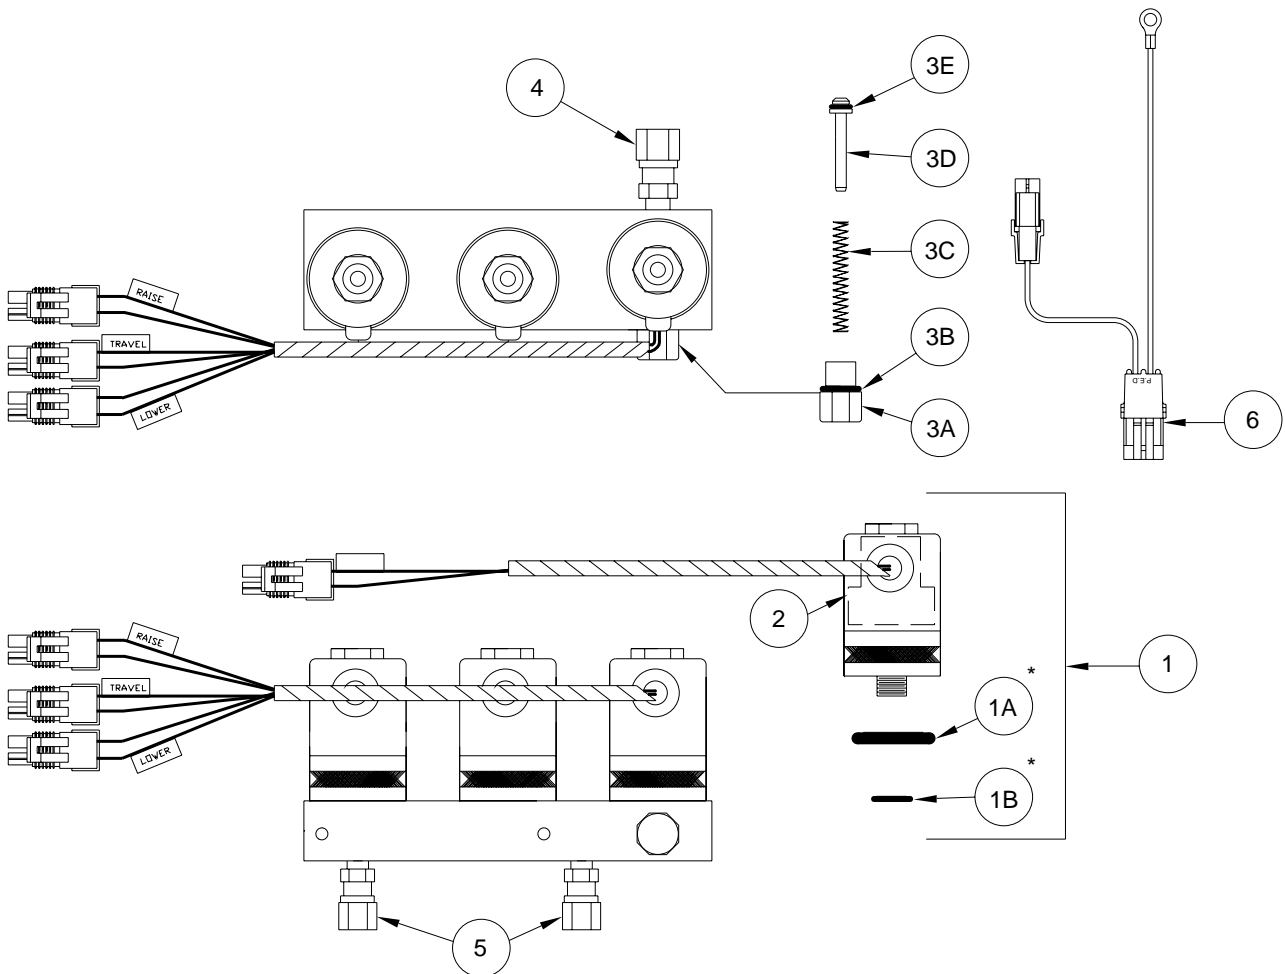

MANIFOLD ASSEMBLY, AIR - 3 VALVE (AP1460 & AP6393)

ITEM	PART	QTY	DESCRIPTION	ITEM	PART	QTY	DESCRIPTION
1	RAP1940	3	SOLENOID VALVE SCREW MOUNT COMPLETE : INCLUDES 1A, 1B AND 2	4	RF6148	1	68NTA-6-2 3/8" TUBE 1/8" NPT
1A		1	O-RING	5	RF4337	2	68NTA-4-2 1/4" TUBE 1/8" NPT
1B		1	O-RING	6	RAP91915	1	ADAPTER KIT MUST BE ORDERED WHEN REPLACING A SOLENOID VALVE WITH A SINGLE PIN PACKARD INCLUDES INSTRUCTION SHEET
	RAP6554	1	O-RING KIT COMPOSED OF (6) 1A AND (6) 1B				
2	RAP90568	1	REPLACEMENT COIL				
3	RAP6553	1	CHECK VALVE KIT				
3A		2	CAP				
3B		2	O-RING				
3C		2	SPRING				
3D		2	PLUNGER				
3E		2	O-RING				

* GREASE LIGHTLY PRIOR TO ASSEMBLY

NOTE : INDENTED ITEMS INCLUDED WITH PRECEDING ITEM.

MR05.2500
09MAY13