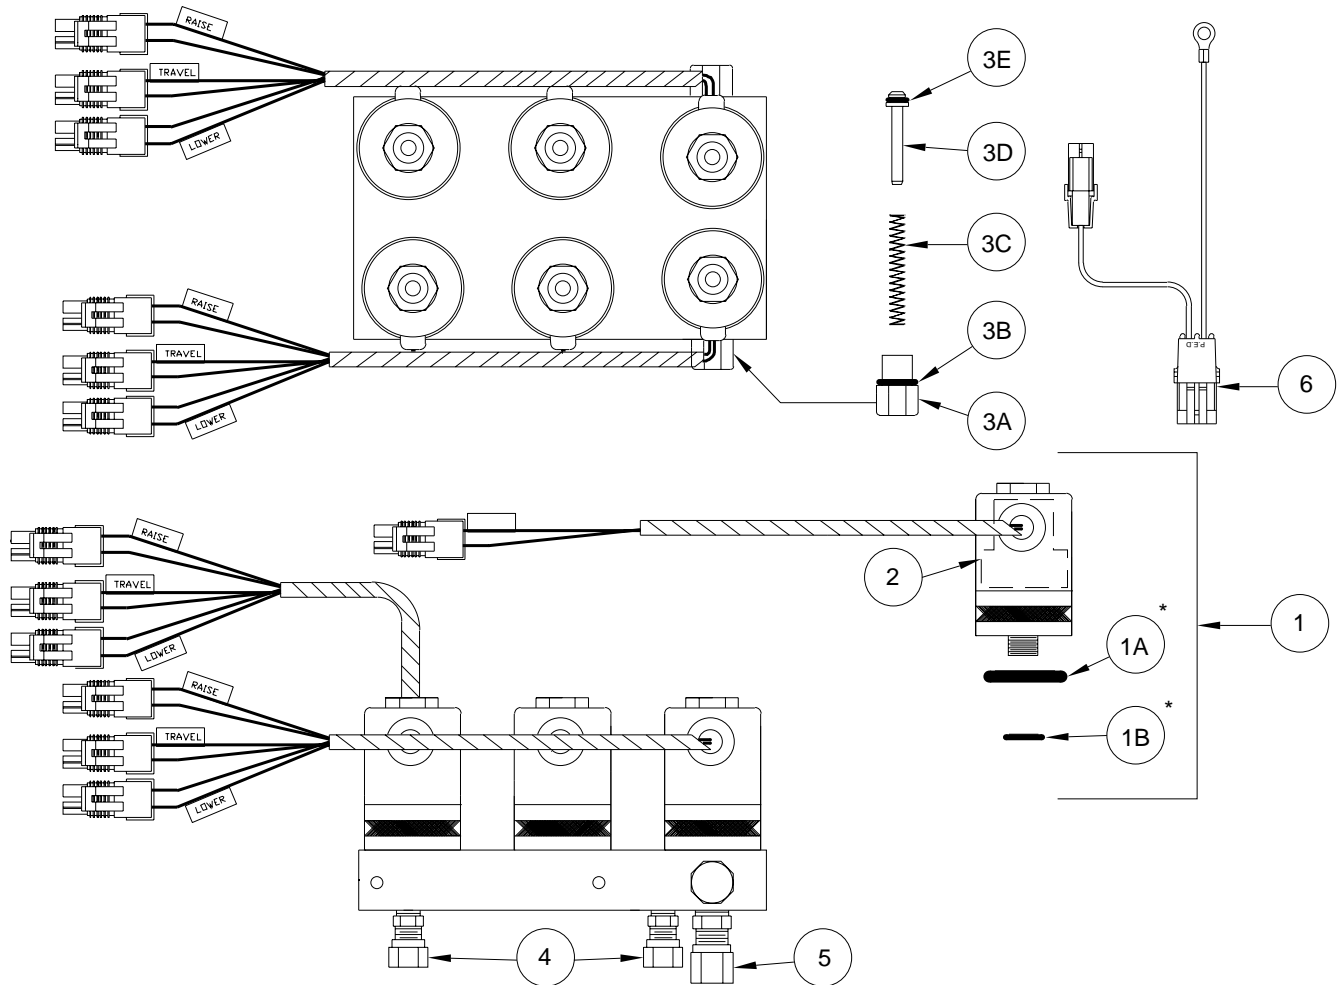

MANIFOLD ASSEMBLY, AIR - 6 VALVE (AP1461 & AP6394)

ITEM	PART	QTY	DESCRIPTION	ITEM	PART	QTY	DESCRIPTION
1	RAP1940	6	SOLENOID VALVE SCREW MOUNT COMPLETE : INCLUDES 1A, 1B AND 2	4	RF4337	4	68NTA-4-2 1/4" TUBE 1/8" NPT
1A		1	O-RING	5	RF4478	1	68NTA-6-4 3/8" TUBE 1/4" NPT
1B		1	O-RING	6	RAP91915	1	ADAPTER KIT MUST BE ORDERED WHEN REPLACING A SOLENOID VALVE WITH A SINGLE PIN PACKARD INCLUDES INSTRUCTION SHEET
	RAP6554	1	O-RING KIT COMPOSED OF (6) 1A AND (6) 1B				
2	RAP90568	1	REPLACEMENT COIL				
3	RAP6553	1	CHECK VALVE KIT				
3A		2	CAP				
3B		2	O-RING				
3C		2	SPRING				
3D		2	PLUNGER				
3E		2	O-RING				

* GREASE LIGHTLY PRIOR TO ASSEMBLY

NOTE : INDENTED ITEMS INCLUDED WITH PRECEDING ITEM.

MR05.2700
09MAY13