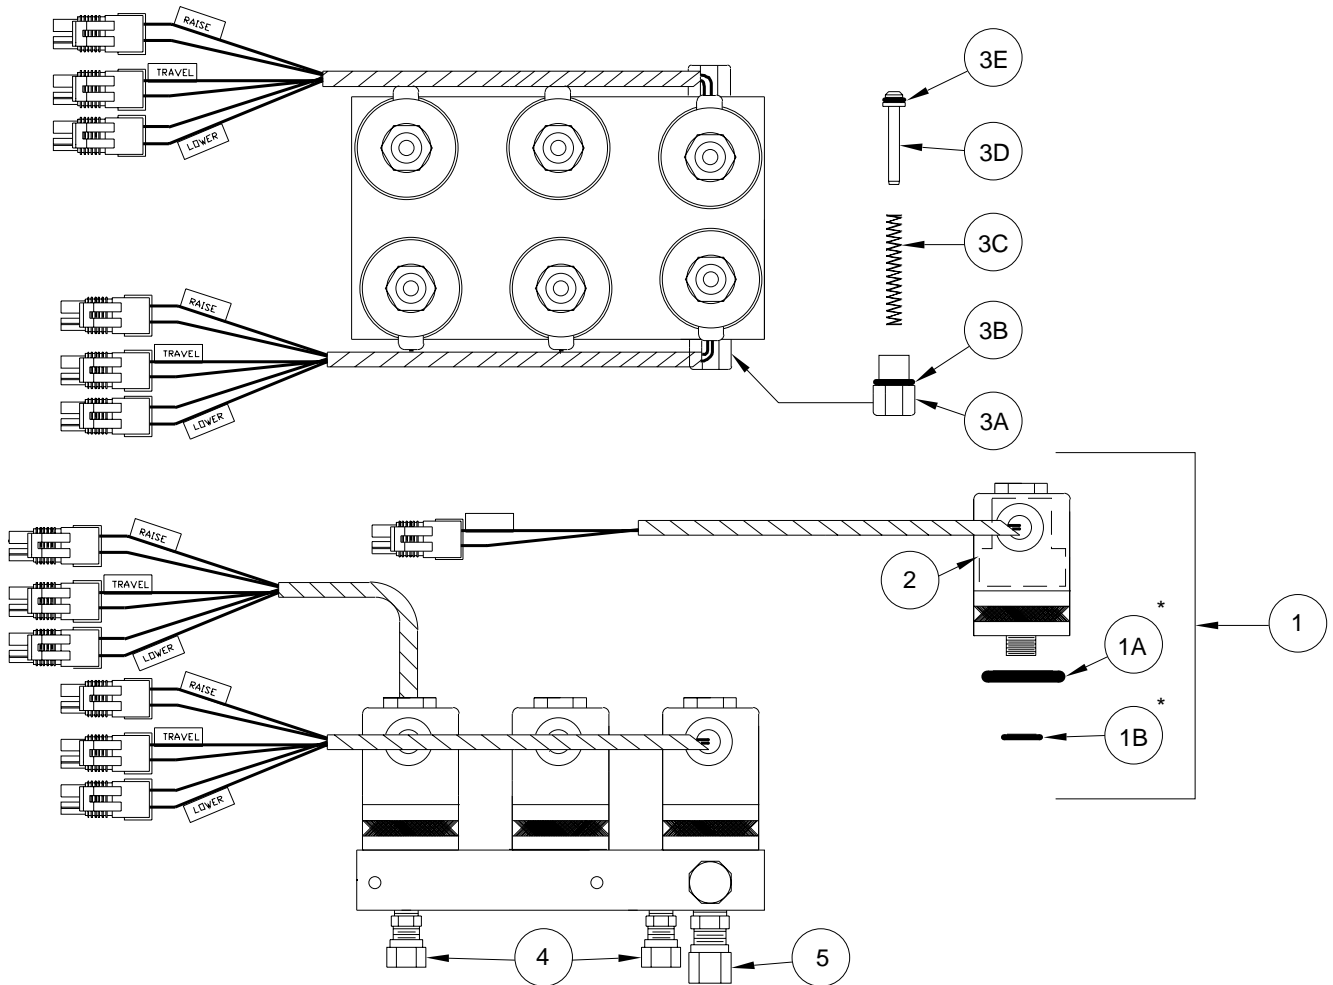

MANIFOLD ASSEMBLY, AIR - 6 VALVE (AP10487)

ITEM	PART	QTY	DESCRIPTION	ITEM	PART	QTY	DESCRIPTION
1	RAP1940	6	SOLENOID VALVE SCREW MOUNT COMPLETE : INCLUDES 1A, 1B AND 2	3	RAP6553	1	CHECK VALVE KIT
1A		1	O-RING	3A		2	CAP
1B		1	O-RING	3B		2	O-RING
	RAP6554	1	O-RING KIT COMPOSED OF (6) 1A AND (6) 1B	3C		2	SPRING
2	RAP90568	1	REPLACEMENT COIL	3D		2	PLUNGER
				3E		2	O-RING
				4	RF6148	4	68NTA-6-2 3/8" TUBE 1/8" NPT
				5	RF4478	1	68NTA-6-4 3/8" TUBE 1/4" NPT

* GREASE LIGHTLY PRIOR TO ASSEMBLY

NOTE : INDENTED ITEMS INCLUDED WITH PRECEDING ITEM.

MR05.2800
09MAY13