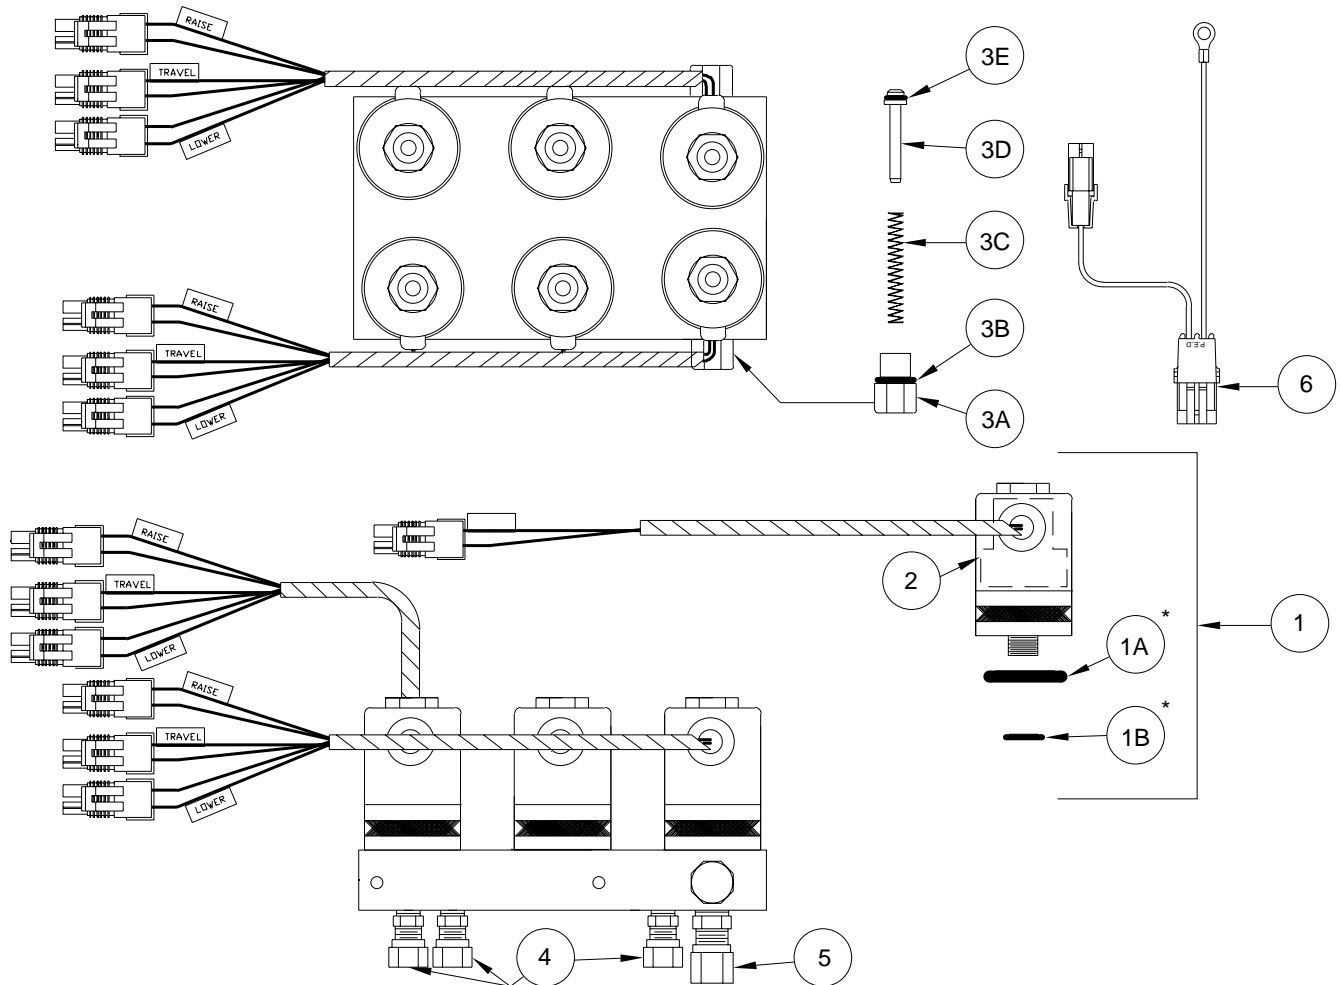

MANIFOLD ASSEMBLY, AIR - 6 VALVE (AP2133 & AP8398)

ITEM	PART	QTY	DESCRIPTION	ITEM	PART	QTY	DESCRIPTION
1	RAP1940	6	SOLENOID VALVE SCREW MOUNT COMPLETE : INCLUDES 1A, 1B AND 2	4	RF6148	6	68NTA-6-2 3/8" TUBE 1/8" NPT
1A		1	O-RING	5	RF4478	1	68NTA-6-4 3/8" TUBE 1/4" NPT
1B		1	O-RING	6	RAP91915	1	ADAPTER KIT MUST BE ORDERED WHEN REPLACING A SOLENOID VALVE WITH A SINGLE PIN PACKARD INCLUDES INSTRUCTION SHEET
	RAP6554	1	O-RING KIT COMPOSED OF (6) 1A AND (6) 1B				
2	RAP90568	1	REPLACEMENT COIL				
3	RAP6553	1	CHECK VALVE KIT				
3A		2	CAP				
3B		2	O-RING				
3C		2	SPRING				
3D		2	PLUNGER				
3E		2	O-RING				

* GREASE LIGHTLY PRIOR TO ASSEMBLY

NOTE : INDENTED ITEMS INCLUDED WITH PRECEDING ITEM.

MR05.2900
09MAY13