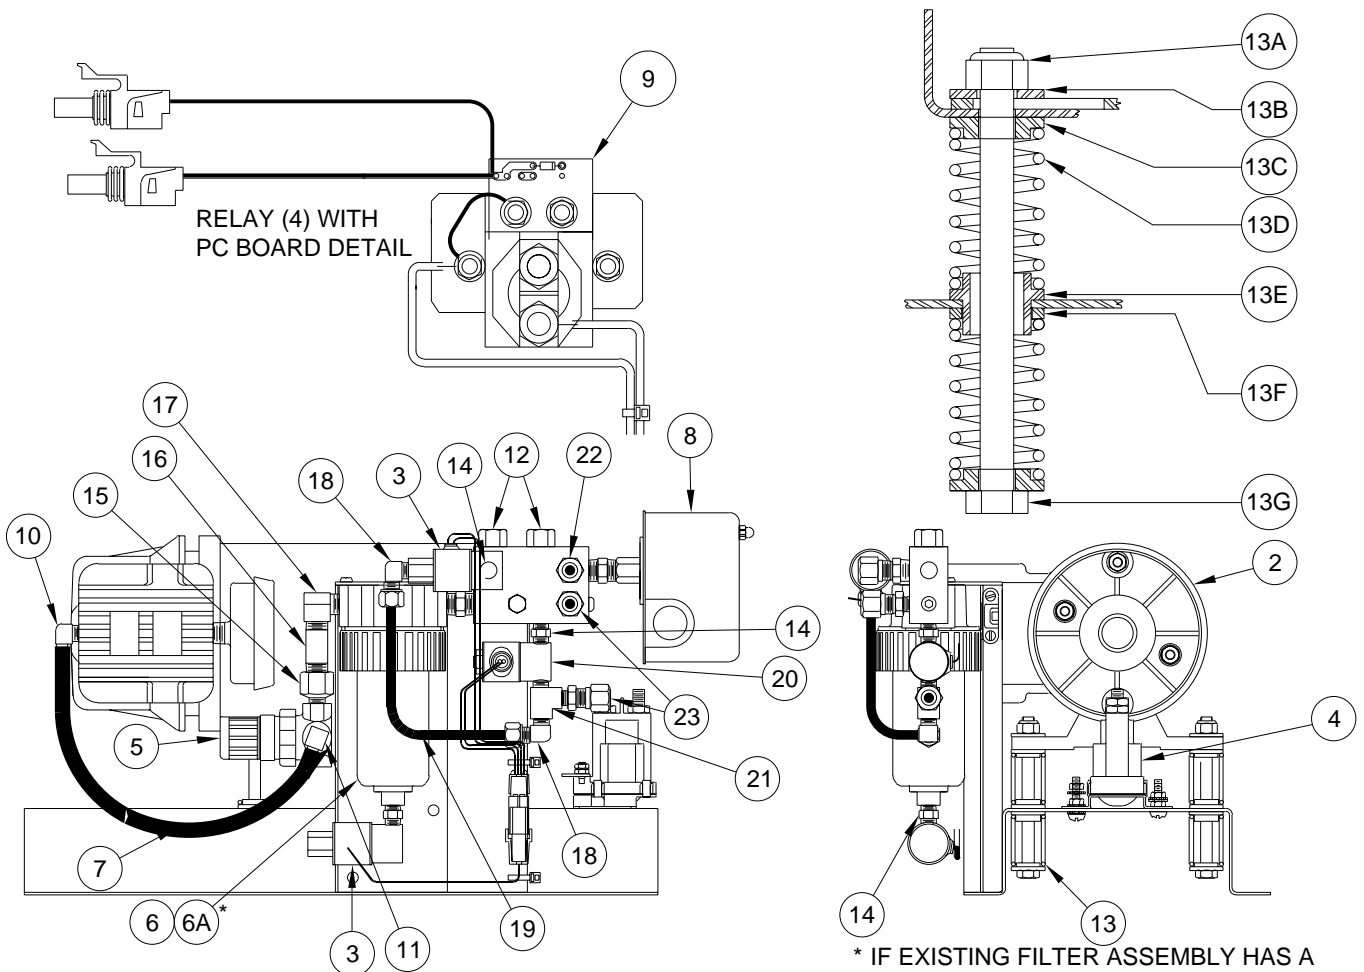

COMPRESSOR, AIR - (AP24089)

AIR COMPRESSOR ASSEMBLY

* IF EXISTING FILTER ASSEMBLY HAS A THREADED BOWL, A COMPLETE FILTER ASSEMBLY WILL HAVE TO BE ORDERED.

ITEM	PART	QTY	DESCRIPTION
1	RAP91894		AIR COMPRESSOR ASSEMBLY - 12V AP24089 OBS. REFER TO AP25270 SEE MR05.5420
2	RAP91524	1	COMPRESSOR 12 VOLT
3	RAP6354	2	SOLENOID VALVE (NORMALLY OPEN)
4	RP5512	1	RELAY (12 VOLT ESSEX)
5	RAP90160	1	RELIEF VALVE (ADJUSTABLE)
6	RAP5883	1	FILTER ASSEMBLY (REPLACES RAP5935)
6A	RAP90539	1	REPLACEMENT BOWL
7	RP90957	1	AIRLINE 1/4"
8	RAP90948	1	SWITCH PRESSURE
9	RAP91598	1	PC BOARD ASSY.
10	RF91779	1	1/4" HOSE TO 1/4" PIPE
11	RF91780	1	1/4" HOSE TO 1/2" PIPE
12			CHECK VALVE KIT CONTACT HWH TECHNICAL SERVICE

ITEM	PART	QTY	DESCRIPTION
13	RAP90936	1	COMP SPRING KIT
13A		4	NUT 5/16 - 18 ESNA
13B		4	WASHER FLAT 5/16
13C		8	BUSHING
13D		8	SPRING
13E		4	SPRING GUIDE
13F		4	WASHER SPRING GUIDE
13G		4	HHCS 5/16 - 18 X 4
14	RF90170	3	BRASS NIPPLE 1/8"
15	RF1457	1	1/8" TO 1/4" PIPE ADAPTER
16	RF91777	1	1/4" PIPE NIPPLE LONG
17	RF3340	1	BRASS ELBOW 1/4"
18	RF6791	2	BRASS ELBOW 1/8" PIPE TO 1/4" TUBE
19	RP90957	1	AIRLINE 1/4"
20	RAP91893	1	SOLENOID VALVE NORMALLY CLOSED
21	RF91896	1	BRASS STREET TEE 1/8"
22	RF4478	1	1/4" TUBE TO 3/8" PIPE
23	RF6148	2	1/4" TUBE TO 3/8" PIPE